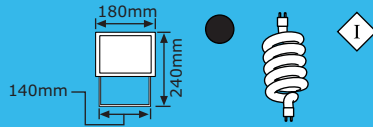

Energy Saving Floodlights

Cast Aluminium Body, Anodized Aluminium Reflector, Glass Lens

Max wattage: 240V / 32W Spiral
32W Energy saver
Colours: Black
Class: I
IP: 55
Code: V1P/SUNTEC32WFLOOD
V1PCFL32W-SPIRAL (Spararlp)