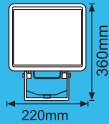

Modena 400

Injection moulded heatresistant
UV polycarbonate body and frame
Tempered glass diffuser
Hammered reflector

Max wattage:	240V / 400W
Lamp:	250MH/HPS, 400MH/HPS (Tubular lamps only) E40
Length:	420mm
Width:	405mm
Height:	150mm
Colours:	Black
Colours diffuser:	Clear (Glass)
Class:	I
IP:	65
Code:	V1PPRISMMOD400/250MH V1PPRISMMOD400/400HPS V1PPRISMMOD400/400MH V1PPRISMMOD400/250HPS

Control gear included

DLP NG - Chisel Fitting

Injection moulded heatresistant
UV polycarbonate body and frame
Tempered glass diffuser
Hammered reflector

Max wattage: 240V / 125W
Lamp: 125W MV, 70HPS (E27)
Length: 365mm
Width: 275mm
Height: 140mm
Colours: Cream
Colours diffuser: Clear (Glass)
Class: I
IP: 55

Code: V1PPRISMDLP125MV
V1PPRISMDLP70HPS

Control gear included

Lamps not included unless otherwise specified

Sign Lights

Euro

Injection moulded heatresistant
UV polycarbonate body and diffuser
Max wattage: 240V
Lamp: 2 x 18W PL and 2 x 26W PL
Length: 360mm
Width: 220mm
Height: 105mm
Colours: Black
Colours diffuser: Clear
Class: I
IP: 55

Code: V1PPRISMSIGN18X18
V1PPRISMSIGN18X26

6

Verona

Injection moulded heatresistant
UV polycarbonate body and diffuser
Max wattage: 240V
Lamp: 1 x 18W PL and 1 x 26W PL
Length: 245mm
Width: 115mm
Height: 155mm
Colours: Black, Green
Colours diffuser: Clear
Class: I
IP: 55