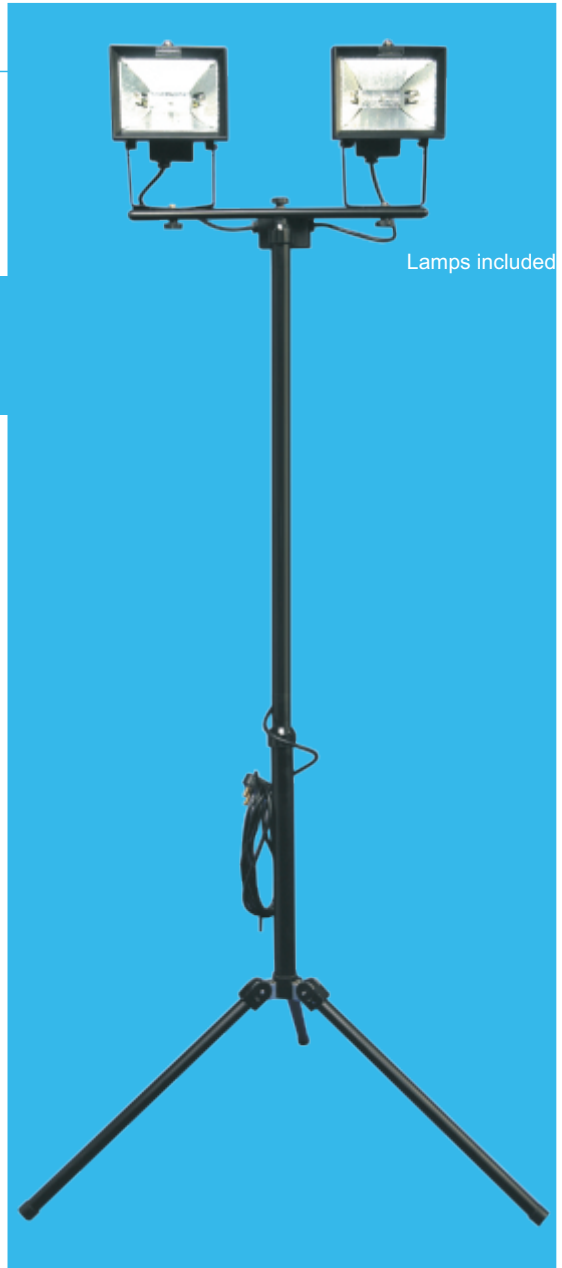

Lamps included