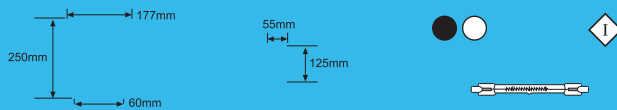

Modena 400

Injection moulded heatresistant
UV polycarbonate body and frame
Tempered glass diffuser
Hammered reflector

Max wattage:	240V / 400W
Lamp:	250MH/HPS, 400MH/HPS (Tubular lamps only) E40
Length:	420mm
Width:	405mm
Height:	150mm
Colours:	Black
Colours diffuser:	Clear (Glass)
Class:	I
IP:	65
Code:	V1PPRISMMOD400/250MH V1PPRISMMOD400/400HPS V1PPRISMMOD400/400MH V1PPRISMMOD400/250HPS