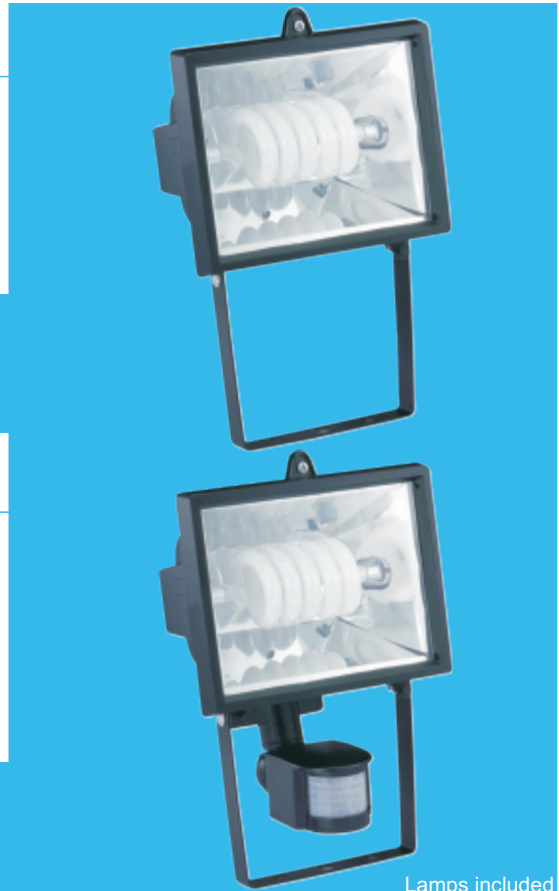

Max wattage: 240V / 32W Spiral
32W Energy saver
Colours: Black
Class: I
IP: 55
Code: V1P/SUNTEC32WFLOOD
V1PCFL32W-SPIRAL (Spararlp)

Cast Aluminium Body, Anodized Aluminium Reflector, Glass Lens, Motion Sensor

Max wattage: 240V / 32W
32W Energy Saver
Colours: Black
Class: I
IP: 55
Code: V1P/SUNTEC32WFL12M (12m Sensor)
V1PCFL32W-SPIRAL (Spararlp)

Lamps included

6

Die-Cast Aluminium Floodlights

150W Die-Cast Aluminium Body & Anodized Reflector with Glass Lens

Lamps included

Die-Cast Aluminium Floodlights

500W Aluminium Reflector with Glass Lens and Sensor

Max wattage:	240V / 500W
Lamp:	Lamp included 118mm
Lamp:	Infra red motion sensor
Colours:	Black, White
Class:	I
IP:	44
Code:	V1P/ASIFL500S

500W Aluminium Reflector with Glass Lens with Sensor & Chime

Max wattage:	240V / 500W
Lamp:	118mm - Lamp included
Lamp:	Infra red motion sensor
Chime kit	Comes with 20m cable
Colours:	White, Black
Class:	I
IP:	44
Code:	V1P/ASIFL500S+C