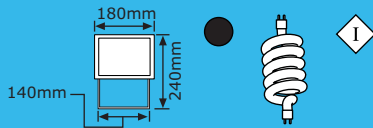

Cast Aluminium Body, Anodized Aluminium Reflector, Glass Lens, Motion Sensor

Max wattage: 240V / 32W
32W Energy Saver
Colours: Black
Class: I
IP: 55
Code: V1P/SUNTEC32WFL12M (12m Sensor)
V1PCFL32W-SPIRAL (Spararlp)

Lamps included