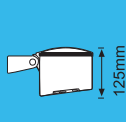

Verona

Injection moulded heatresistant
UV polycarbonate body and diffuser
Max wattage: 240V
Lamp: 1 x 18W PL and 1 x 26W PL
Length: 245mm
Width: 115mm
Height: 155mm
Colours: Black, Green
Colours diffuser: Clear
Class: I
IP: 55

Code: V1PPRISMVERONAPL18W
V1PPRISMVERONAPL26W