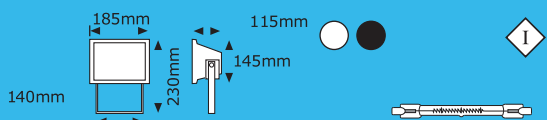

500W Die-Cast Aluminium Body & Anodized Reflector with Glass Lens

Max wattage: 240V / 500W
Lamp: 118mm
Colours: Black, White
Class: I
IP: 44
Code: V1P/ASIFL500

Lamps included