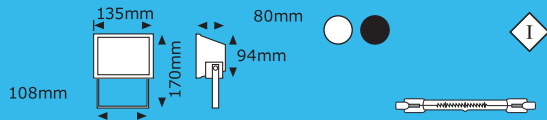

Die-Cast Aluminium Floodlights

150W Die-Cast Aluminium Body & Anodized Reflector with Glass Lens

Max wattage: 240V / 150W
Lamp: 78mm
Colours: Black, White
Class: I
IP: 44
Code: V1P/ASIFL150